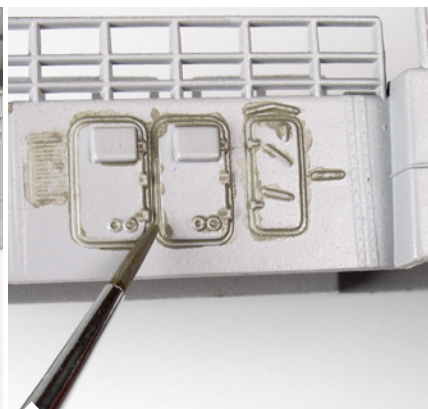

## AK 303 GREY WASH FOR KRIEGSMARINE SHIPS

This enamel wash is specially designed to bring out the details in the colors of a scale ship of Kriegsmarine. Also it can be used in other subjects such as aircraft or gray tanks.

VIDEO

SHOP

The first step is to prime and paint with the corresponding grey and apply a varnish layer.

Apply the wash so that it reaches all details of the ship; windows, doors, stairs, etc.

Remove the excess with White Spirit and a fine brush.