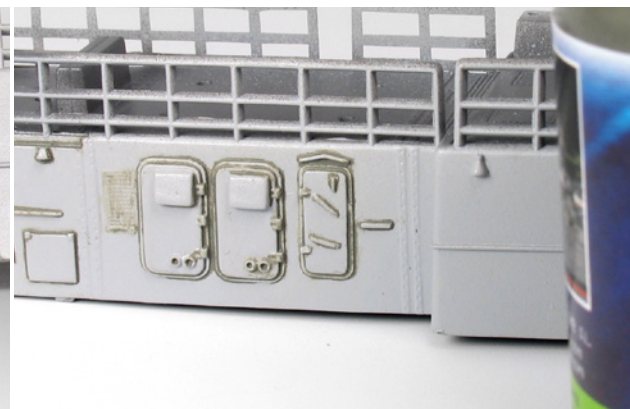

## AK 303 GREY WASH FOR KRIEGSMARINE SHIPS

This enamel wash is specially designed to bring out the details in the colors of a scale ship of Kriegsmarine. Also it can be used in other subjects such as aircraft or gray tanks.

VIDEO

SHOP

The first step is to prime and paint with the corresponding grey and apply a varnish layer.

Apply the wash so that it reaches all details of the ship; windows, doors, stairs, etc.

Remove the excess with White Spirit and a fine brush.